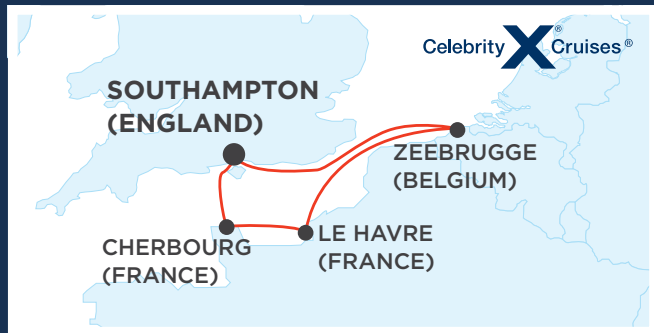

MAY BANK HOLIDAY & TERM BREAK

FAMILY VALUE SPECIAL![^] for up to 4 guests

.....

Prices per person, twin share

Inside Guarantee
£380* pp, twin share

Outside Guarantee
£450* pp, twin share

Veranda from
£480* pp, twin share

.....

.....

Inside Guarantee
£1,100[^] total per cabin

Outside Guarantee
£1,190[^] total per cabin

Veranda Guarantee
£1,290[^] total per cabin

Concierge Class Guarantee
£1,490[^] total per cabin

.....

AquaClass® staterooms also still available!

These balcony staterooms offer spa elements infused into the stateroom experience and priority seating in the chic specialty restaurant Blu, exclusively for Aqua Class guests. These spa-inspired staterooms offer unlimited access to the Relaxation Room and Persian Garden as well as a host of other soothing extras. If you love the spa, there's no finer way to travel.

In addition to other staterooms, AquaClass® staterooms include:

- Daily delivery of bottled water and tea
- Exclusive access to Blu, a specialty restaurant featuring "clean cuisine"
- Complimentary access to the Persian Garden and Relaxation Room