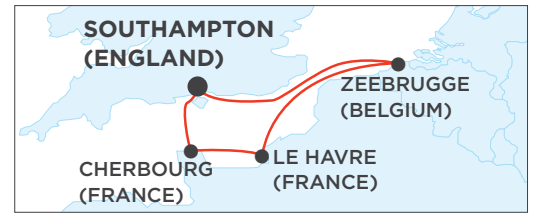

Guarantee Cabin - Inside
only **£340pp***

Guarantee Cabin - Outside
only **£430pp***

Veranda Stateroom
from **£480pp***

Book online at **cruising.co.uk**